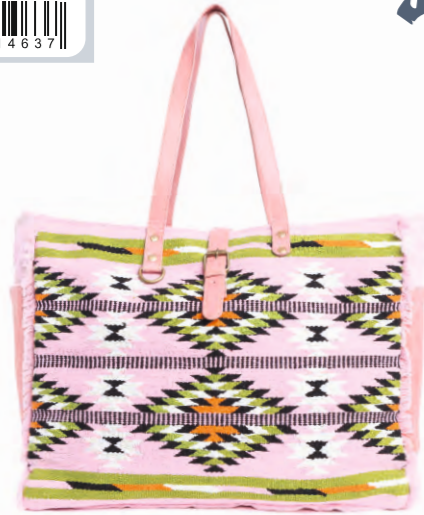

S-10775 PP-14X00  
Size - 13.5(W)X12.5(H)X3(D)  
Handle-10

**NEW**

PORTS OF CALL TOTE BAG

S-10778 PP-22X00  
Size - 16(W)X13.5(H)X4(D)  
Handle-9

**NEW**

CLOUDSTAR TRAIL TOTE BAG

S-10687 PP-29X00  
Size - 19(W)X11(H)X6(D)  
Handle-9, Shoulder-18

**NEW**

EMPRESS POINTE TOTE BAG

S-10688 PP-29X00  
Size - 19(W)X11(H)X6(D)  
Handle-9, Shoulder-18

**NEW**

MYNORA SPRINGS TOTE BAG

S-10779 PP-22X00  
Size - 18(W)X15(H)X6(D)  
Handle-10

**NEW**

CLOUDSTAR TRAIL TOTE BAG

**NEW**

S-9861 PP-36X00  
Size - 20(W)X16(H)X8(D)  
Handle-12

NEW

ANGEL FIRE WEEKENDER BAG IN MEADOW PINK

S-9860 PP-36X00  
Size - 20(W)X16(H)X8(D)  
Handle-12

NEW

ANGEL FIRE WEEKENDER BAG IN SUNRISE YELLOW